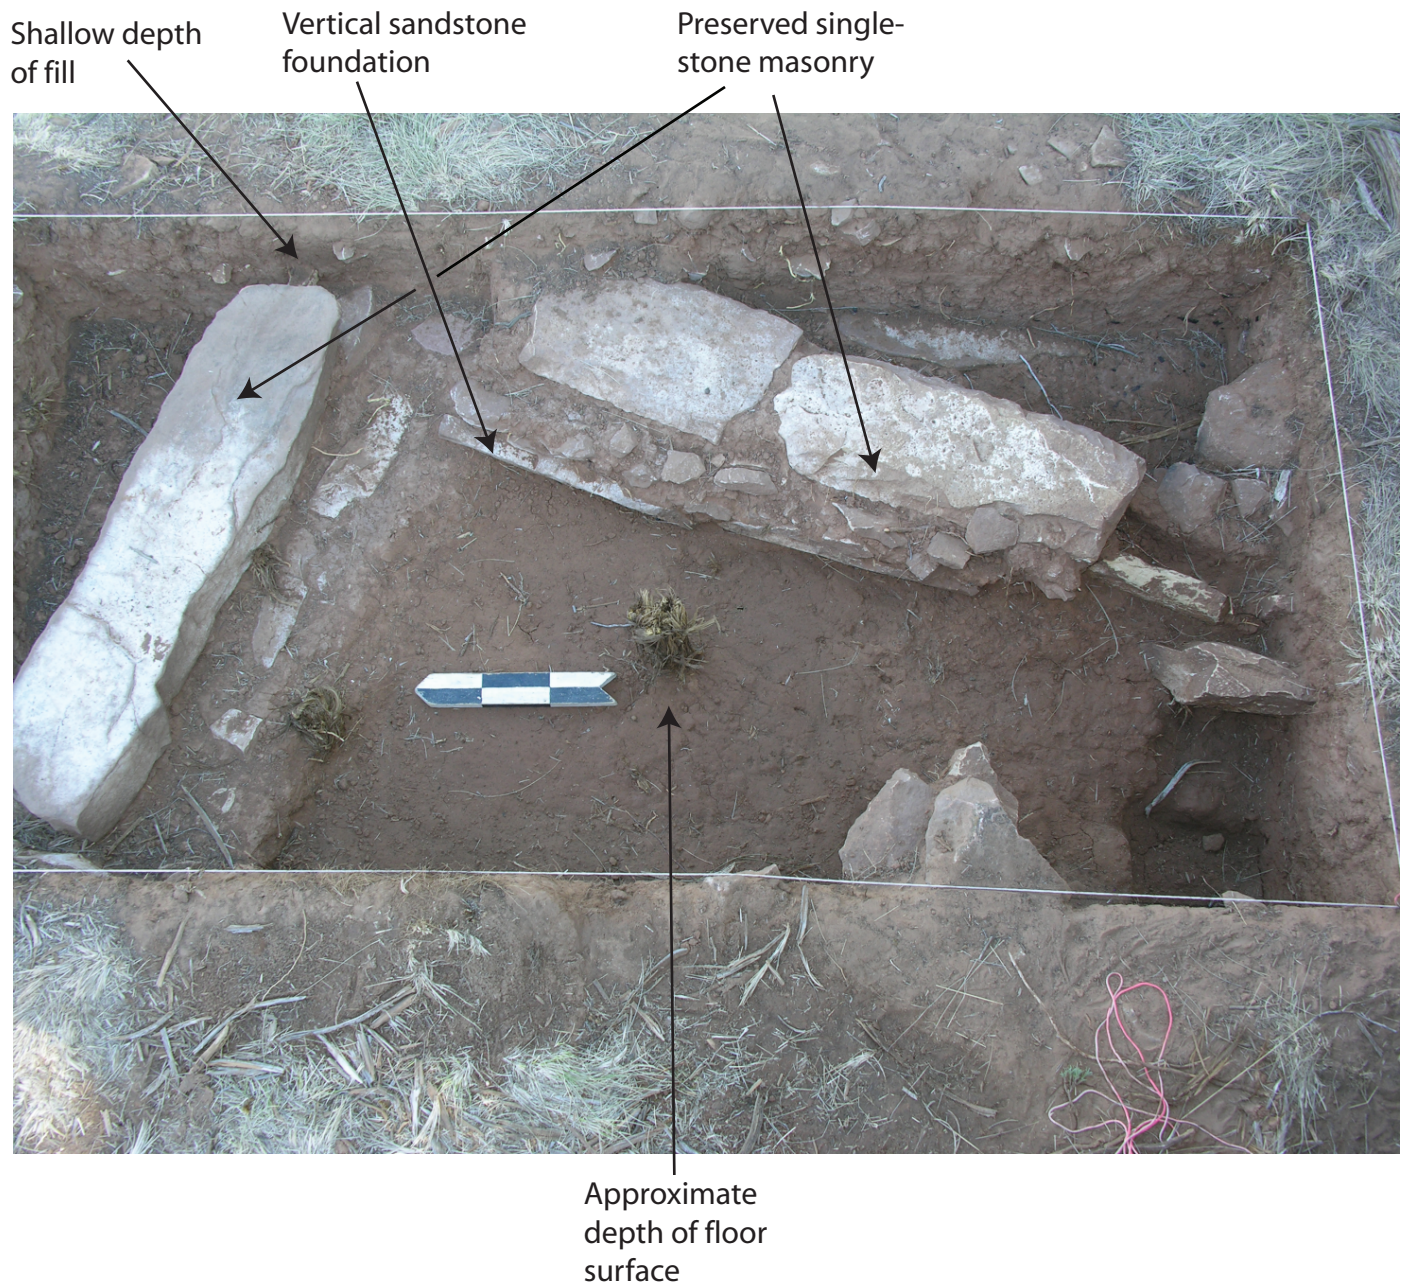

Structure 206, Pinyon Place

© 2008 by Crow Canyon Archaeological Center  
All rights reserved

Figure 6. Plan photo of possibly dismantled or salvaged room, Block 200, Pinyon Place.